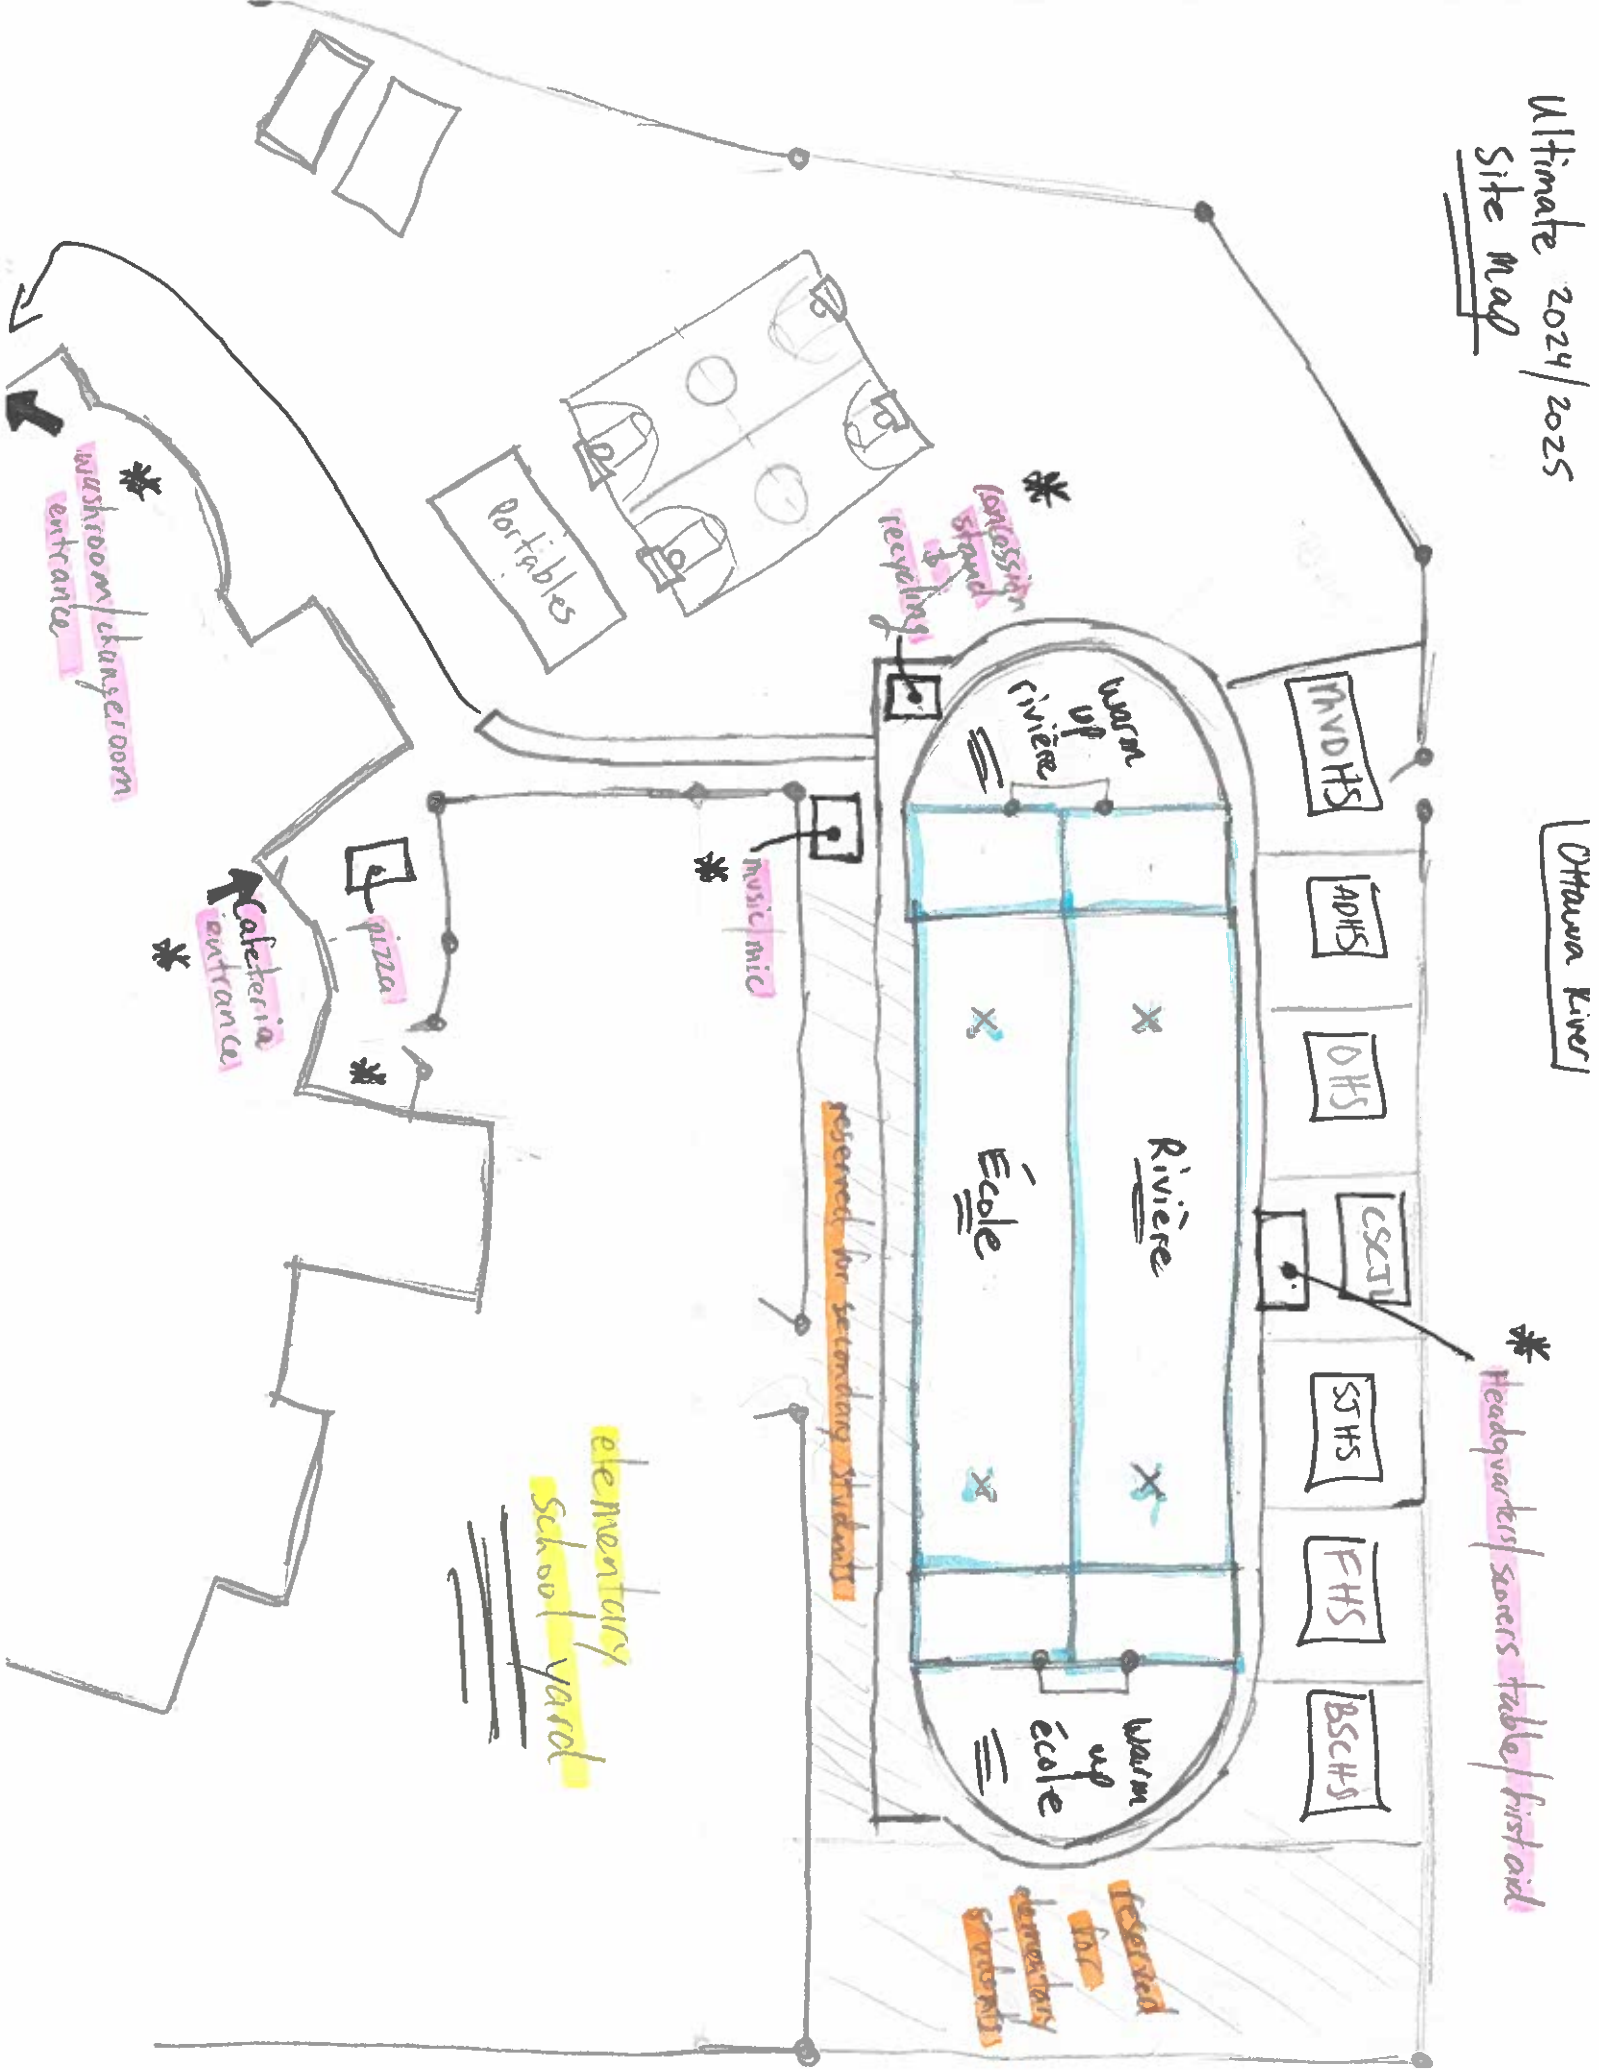

Ultimate 2024/2025
Site Map

Ottawa River

* Headquarters/ scores table/ first aid

reserved for secondary students

elementary school yard

reserved for elementary students

music mic

pizzeria entrance

washroom/ changeroom entrance

INV DHS

ADHS

DHS

CSJTL

SJHS

FHS

BSCHS

portables

reserved for elementary students

elementary school yard

music mic

pizzeria entrance

washroom/ changeroom entrance

INV DHS

ADHS

music mic

pizzeria entrance

washroom/ changeroom entrance